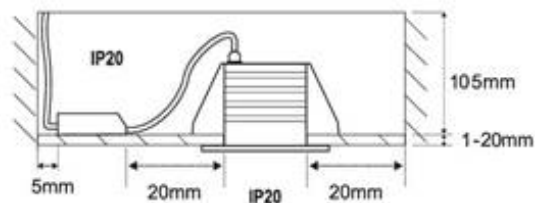

1

Adjust according to the ceiling, so the plaster could be 1 mm to 20mm.
Adápte según el techo, entonces el yeso podrá ser 1 mm a 20mm.

1

Ø90mm

2

3

4

5

6

7

8

9

10

TECHNICAL FEATURES

1 x GU10 MAX 8W LED no Incl
Lamp holder GU10 incl.

Together we take care of the planet