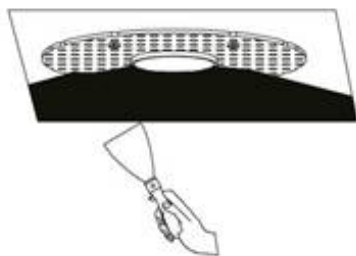

1

Adjust according to the ceiling, so the plaster could be 1 mm to 20mm.
Adápte según el techo, entonces el yeso podrá ser 1 mm a 20mm.

1

Ø90mm

2

3

4

5

6

7

8

9

10

TECHNICAL FEATURES

1 x GU10 MAX 8W LED no Incl
Lamp holder GU10 incl.

Together we take care of the planet