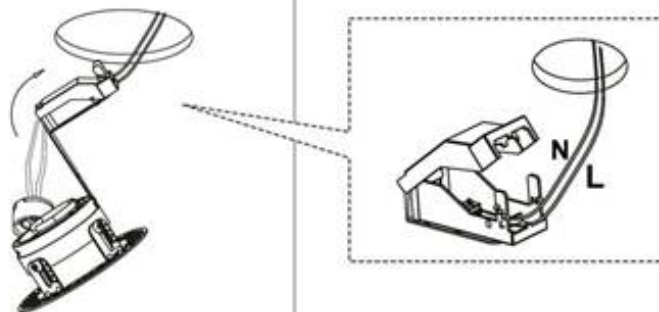

1

Adjust according to the ceiling, so the plaster could be 1 mm to 20mm.
Adápte según el techo, entonces el yeso podrá ser 1 mm a 20mm.

1

Ø90mm

2

3

4

5

6

7

8

9

10

TECHNICAL FEATURES

1 x GU10 MAX 8W LED no Incl
Lamp holder GU10 incl.

Together we take care of the planet