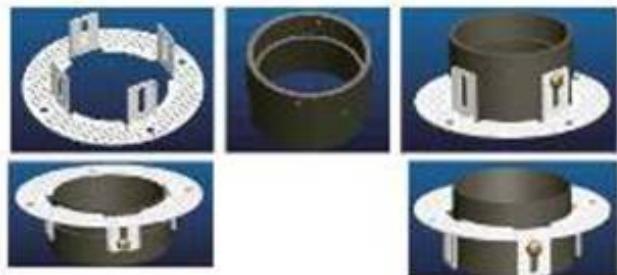

1

Adjust according to the ceiling, so the plaster could be 1 mm to 20mm.
Adápte según el techo, entonces el yeso podrá ser 1 mm a 20mm.

1

Ø90mm

2

3

4

5

6

7

8

9

10

TECHNICAL FEATURES

1 x GU10 MAX 8W LED no Incl
Lamp holder GU10 incl.

Together we take care of the planet