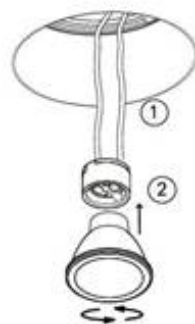

1

Adjust according to the ceiling, so the plaster could be 1 mm to 20mm.
Adápte según el techo, entonces el yeso podrá ser 1 mm a 20mm.

1

Ø90mm

2

3

4

5

6

7

8

9

10

TECHNICAL FEATURES

1 x GU10 MAX 8W LED no Incl
Lamp holder GU10 incl.

Together we take care of the planet